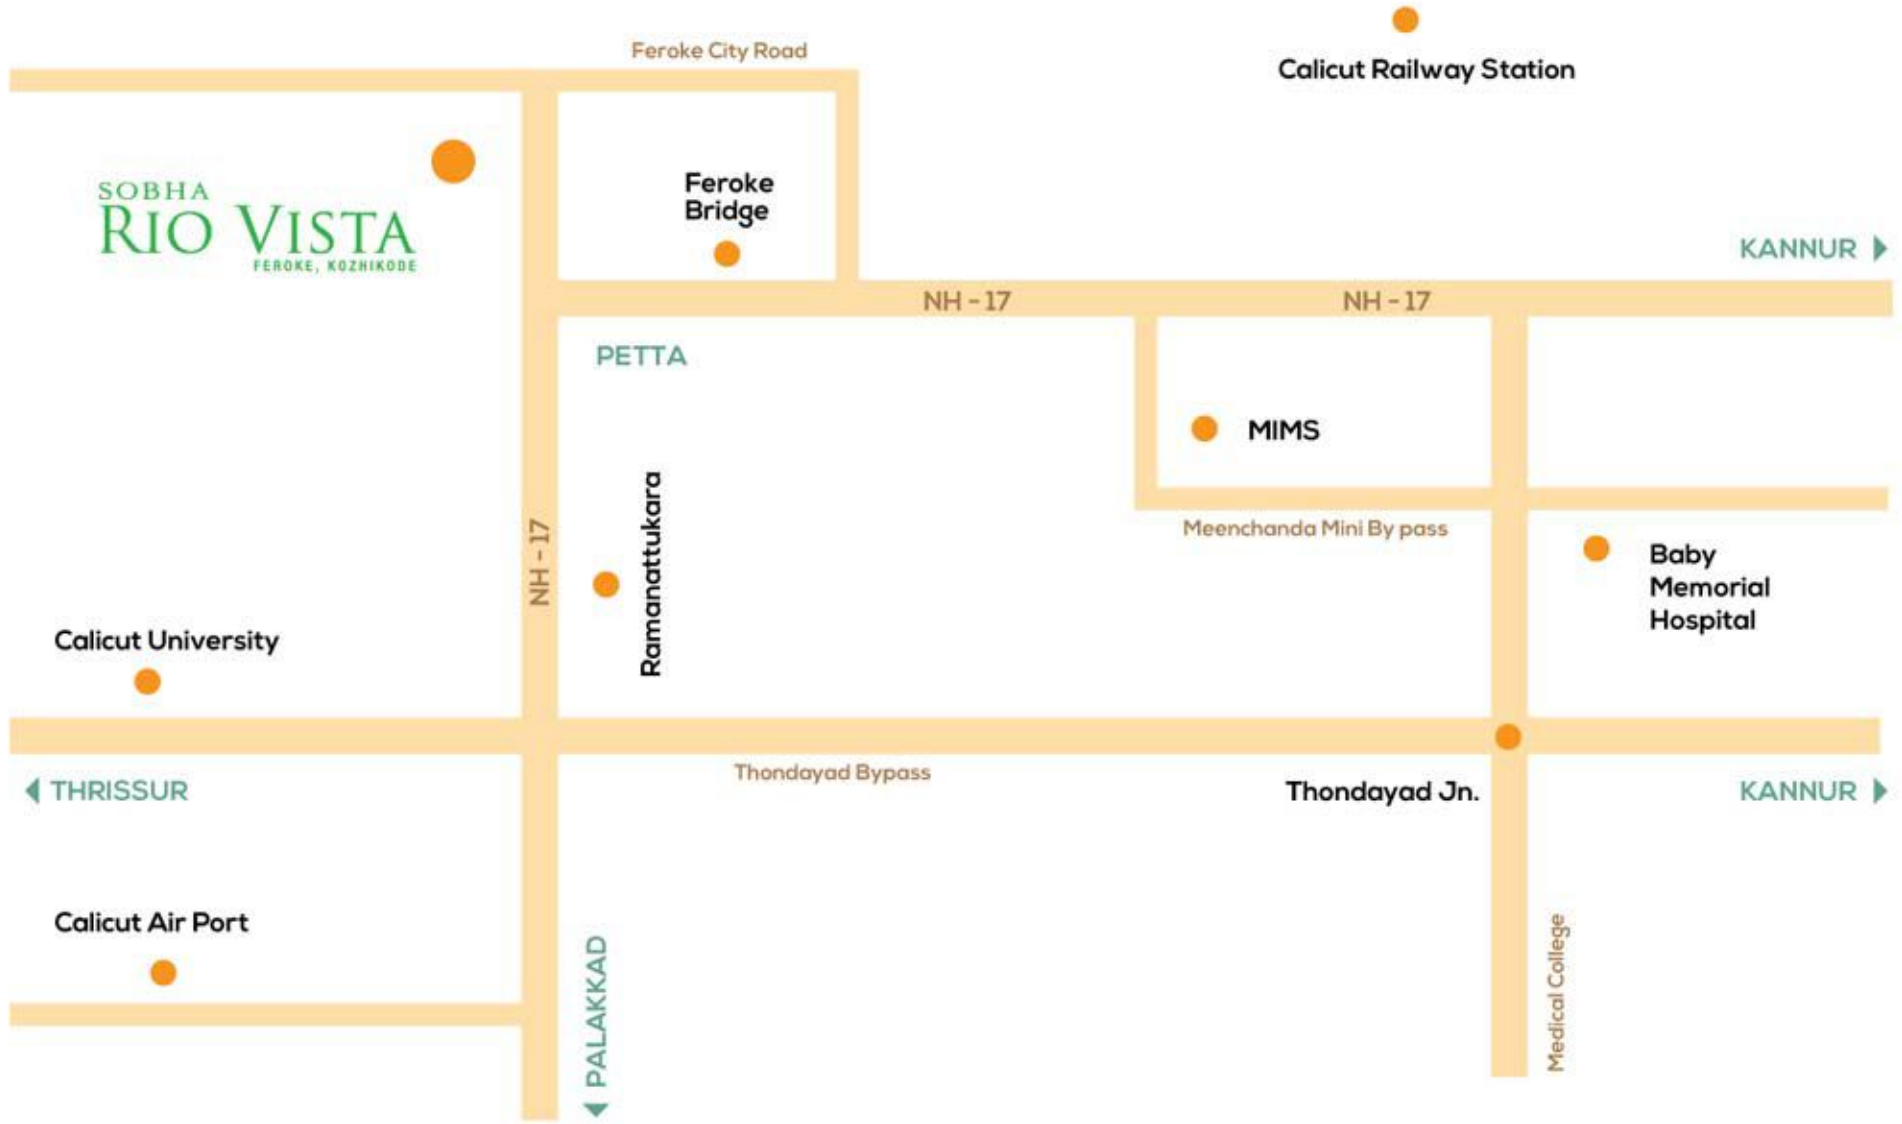

Feroke Railway Station

LOCATION MAP - SOBHA RIO VISTA

SOBHA
RIO VISTA
FEROKE, KOZHIKODE

Feroke City Road

Calicut Railway Station

Feroke Bridge

KANNUR ►

NH - 17

NH - 17

PETTA

MIMS

Meenchanda Mini By pass

Baby Memorial Hospital

NH - 17

Ramanattukara

Calicut University

◄ THRISSUR

Thodayad Bypass

Thodayad Jn.

KANNUR ►

Calicut Air Port

◄ PALAKKAD

Medical College