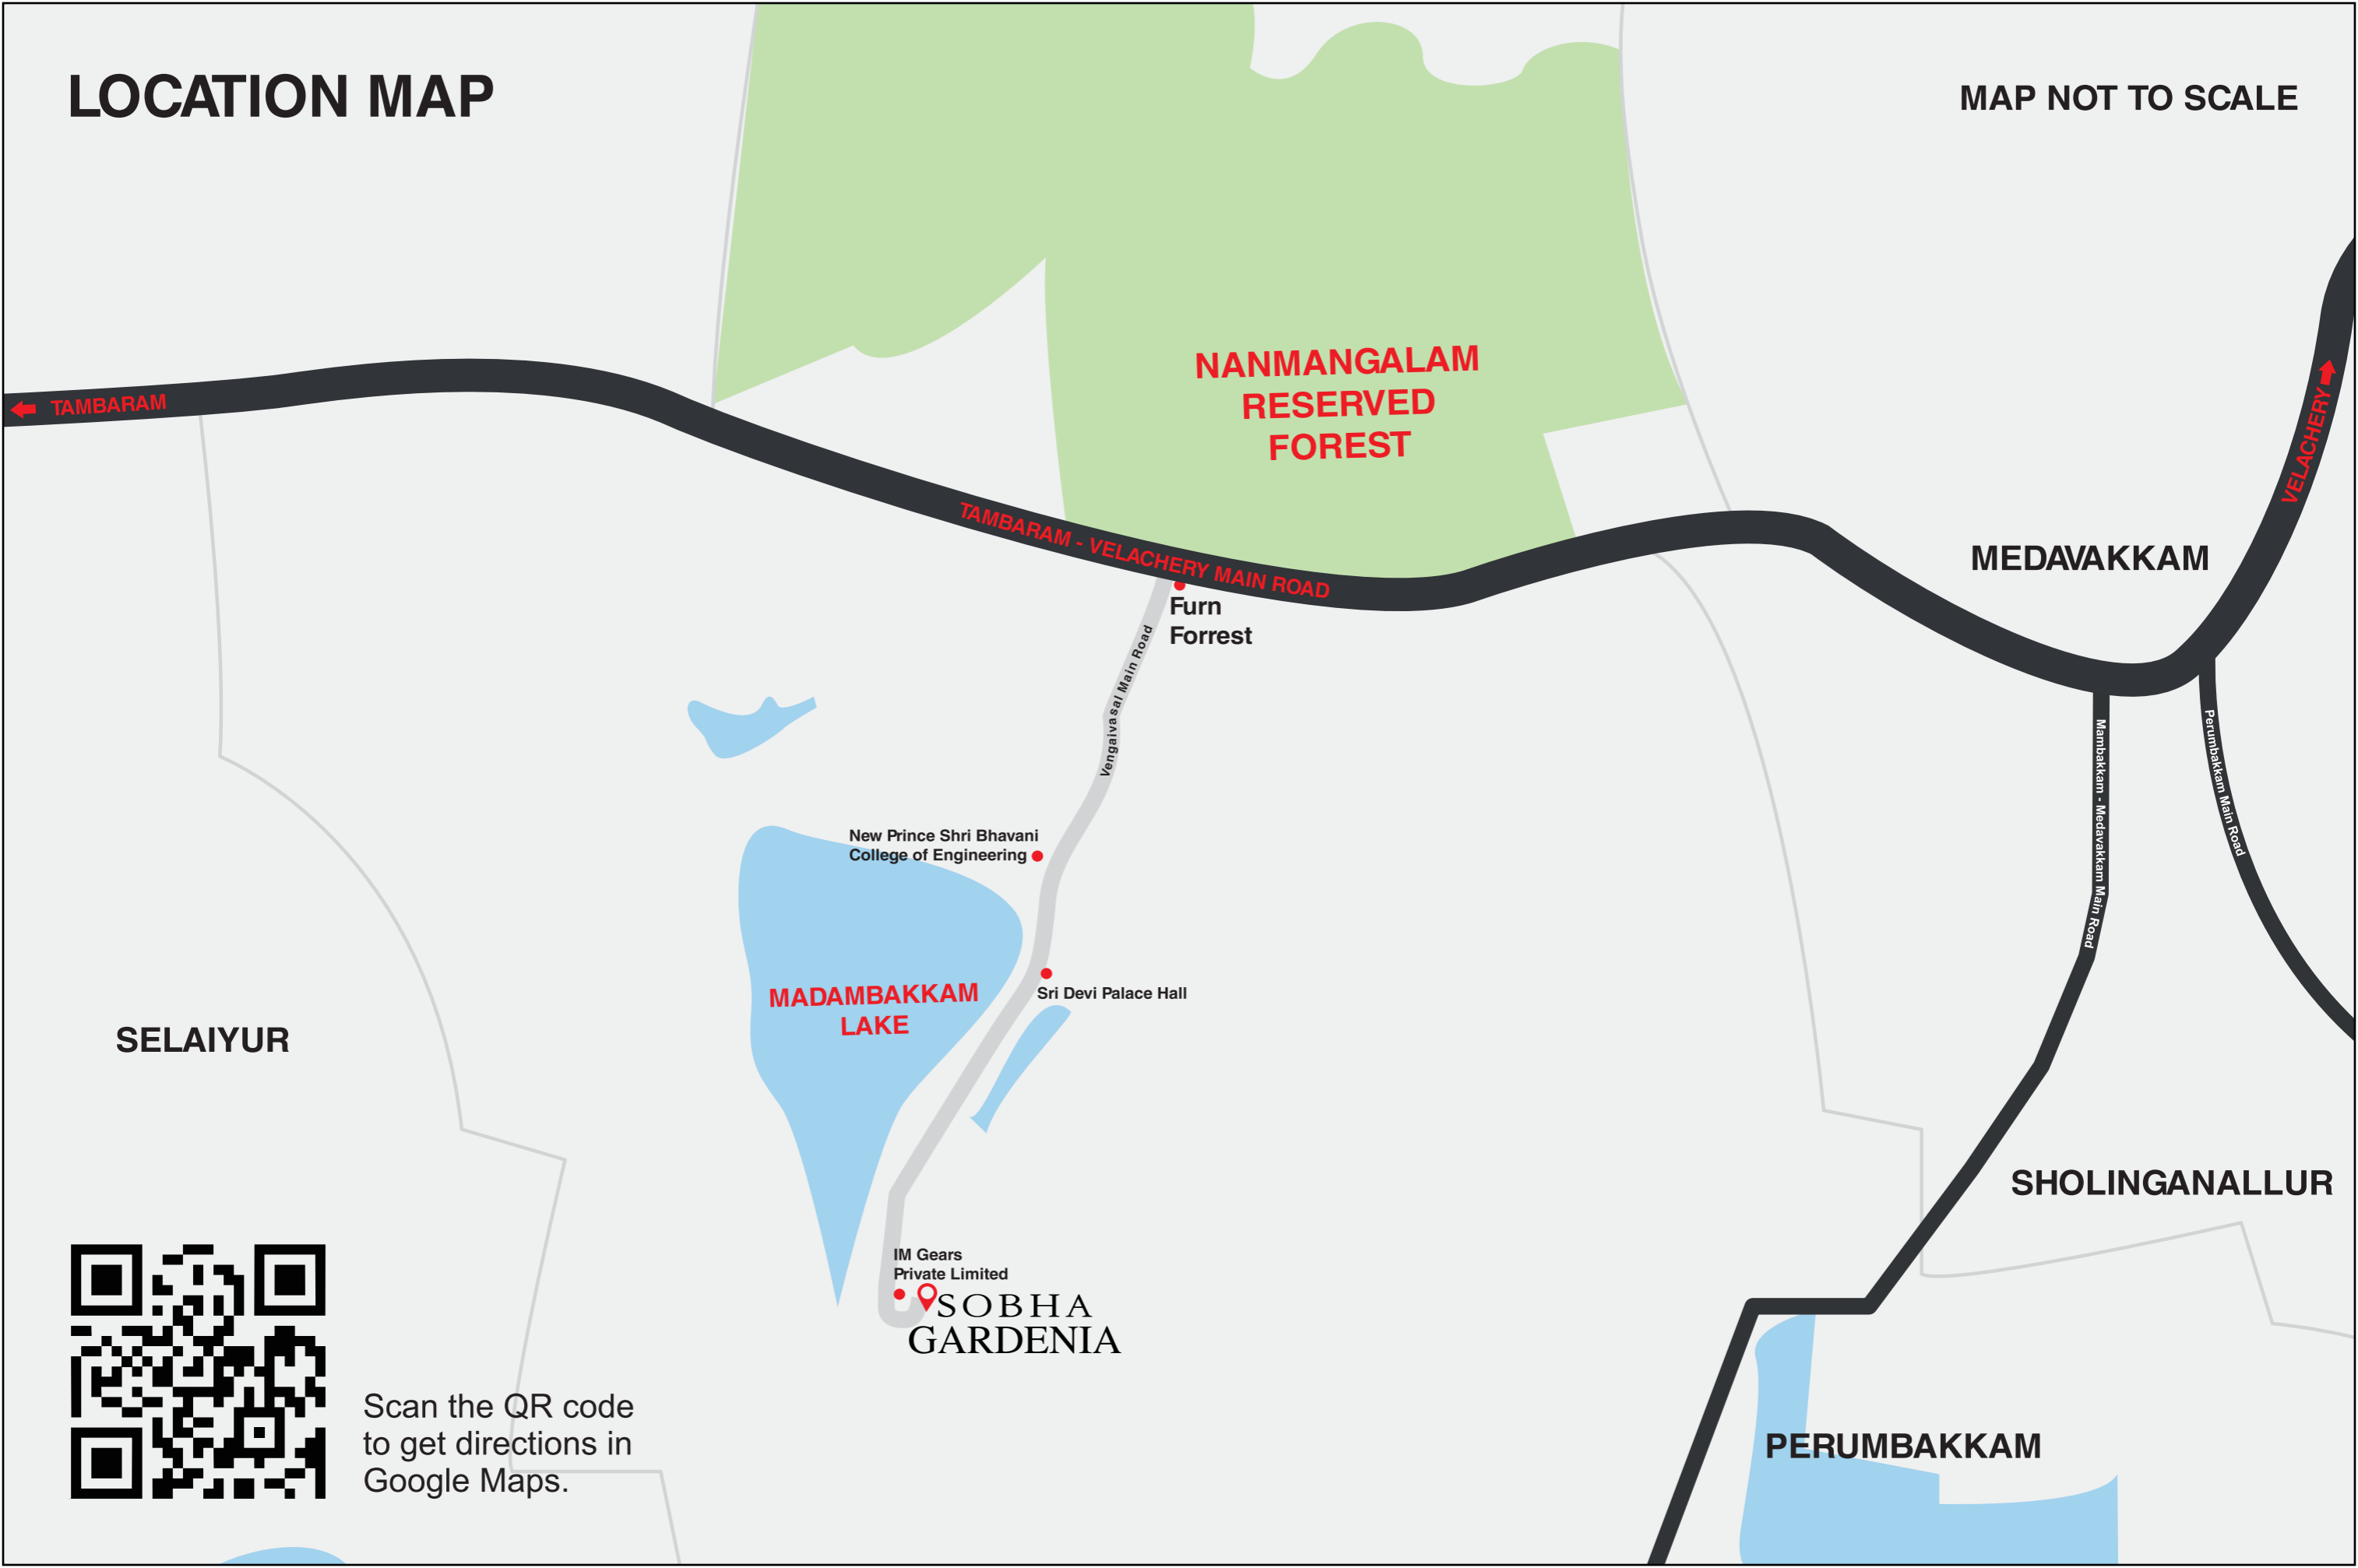

LOCATION MAP

MAP NOT TO SCALE

**NANMANGALAM
RESERVED
FOREST**

TAMBARAM - VELACHERY MAIN ROAD

Furn
Forrest

New Prince Shri Bhavani
College of Engineering

**MADAMBAKKAM
LAKE**

Sri Devi Palace Hall

IM Gears
Private Limited
**SOBHA
GARDENIA**

MEDAVAKKAM

SHOLINGANALLUR

PERUMBAKKAM

SELAIYUR

Scan the QR code
to get directions in
Google Maps.