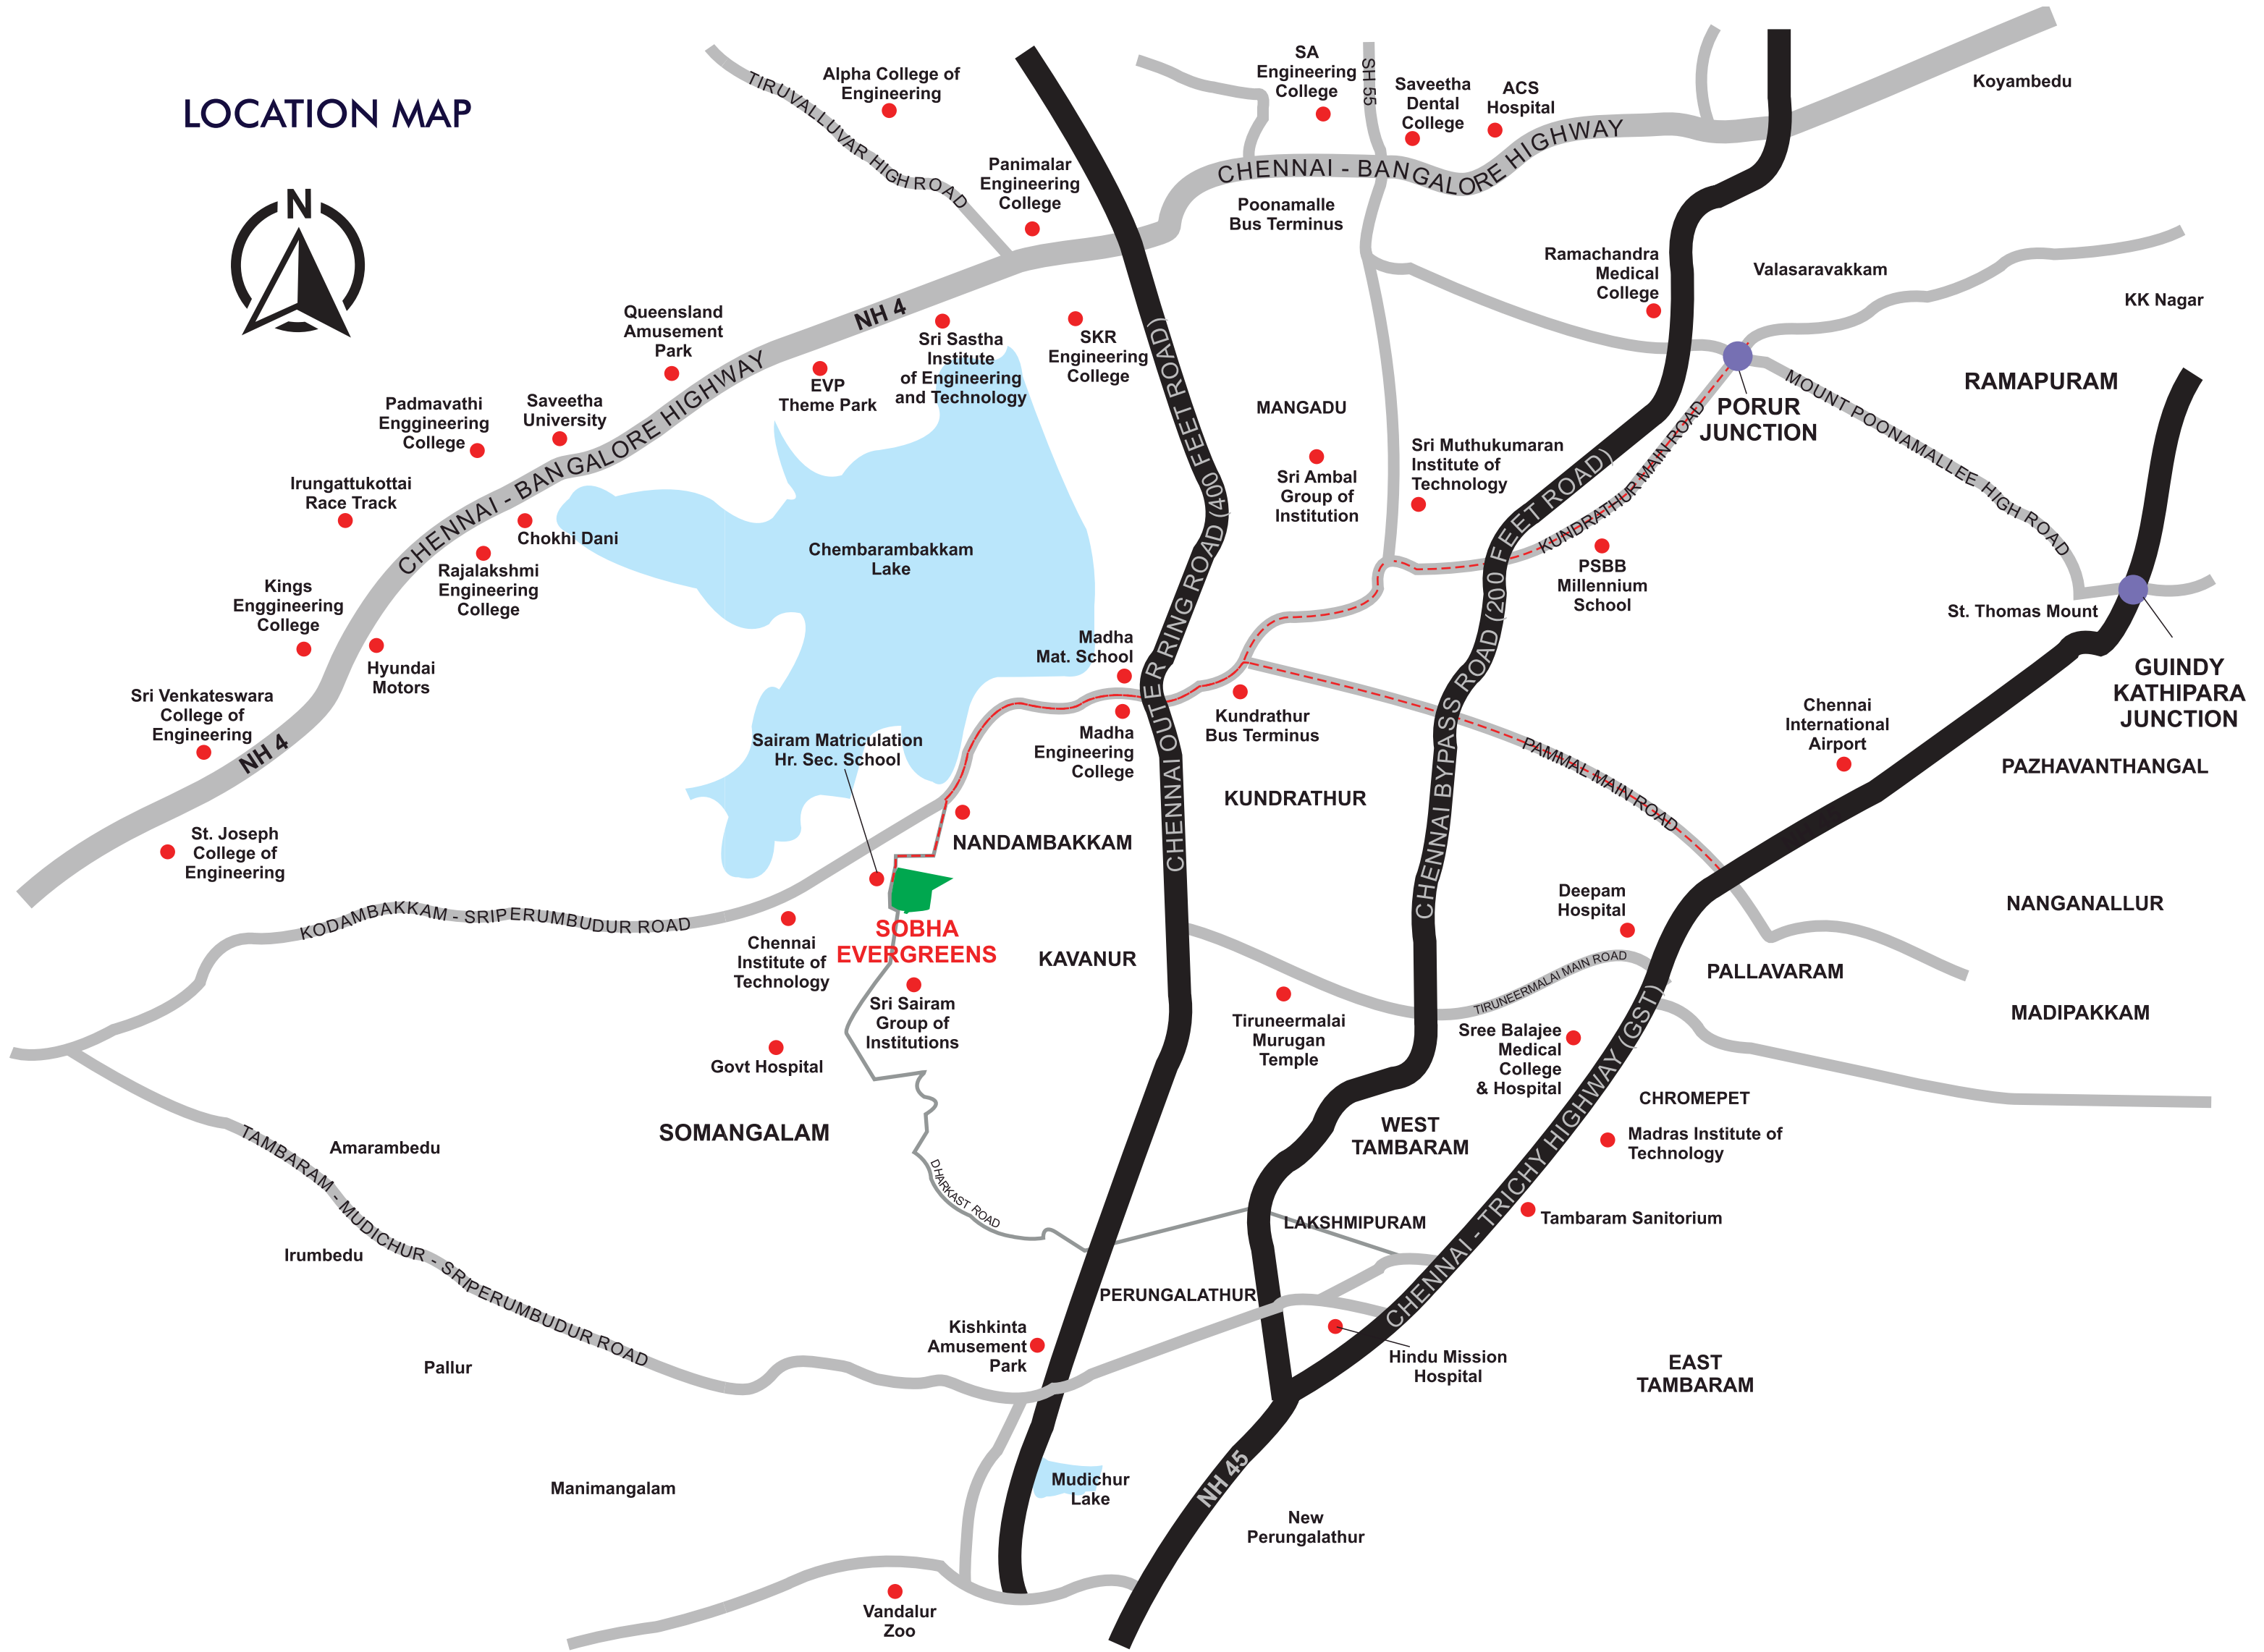

# LOCATION MAP

**SOBHA  
EVERGREENS**

Alpha College of Engineering

Panimalar Engineering College

SA Engineering College

Saveetha Dental College

ACS Hospital

Koyambedu