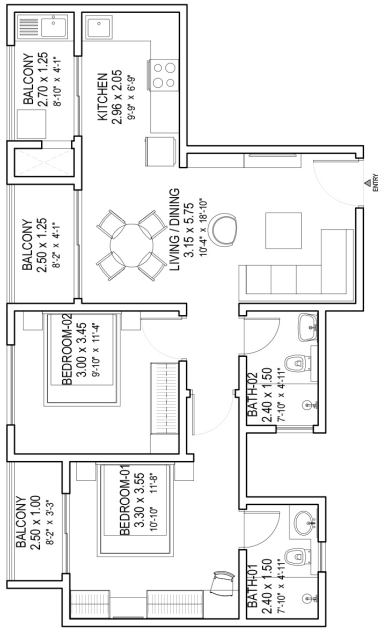

PASSION AT WORK

SOBHA
dreamgardens

FLOOR PLANS

TYPE - 2BHK REGULAR
CARPET AREA 58.28 SQ.MT

TYPE - 2BHK LARGE
CARPET AREA 58.28 SQ.MT

TYPE - 1BHK
CARPET AREA 38.29 SQ.MT

All dimensions inmm

CARPET & SB A roundedup to nearest whole number