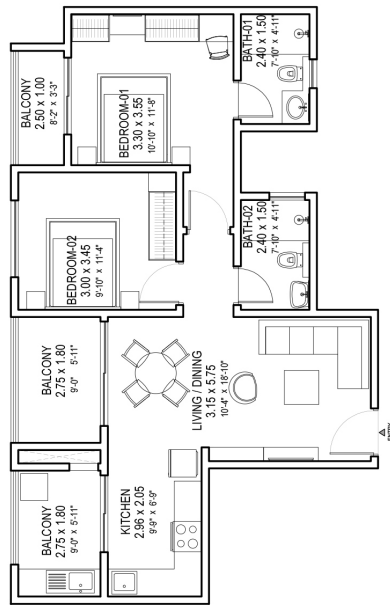

PASSION AT WORK

SOBHA
dreamgardens

FLOOR PLANS

TYPE - 2BHK REGULAR
CARPET AREA 58.28 SQ.MT

TYPE - 2BHK LARGE
CARPET AREA 58.28 SQ.MT

TYPE - 1BHK
CARPET AREA 38.29 SQ.MT

All dimensions inmm

CARPET & SB A roundedup to nearest whole number