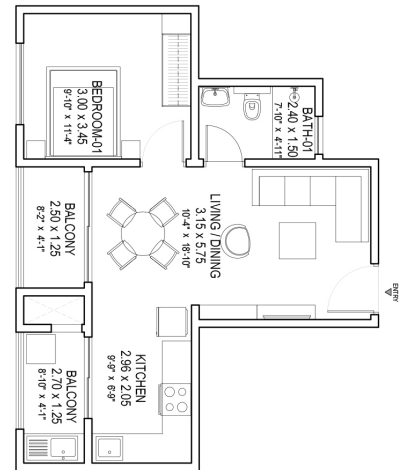

PASSION AT WORK

SOBHA
dreamgardens

FLOOR PLANS

TYPE - 2BHK REGULAR
CARPET AREA 58.28 SQ.MT

TYPE - 2BHK LARGE
CARPET AREA 58.28 SQ.MT

TYPE - 1BHK
CARPET AREA 38.29 SQ.MT

All dimensions inmm

CARPET & SB A roundedup to nearest whole number